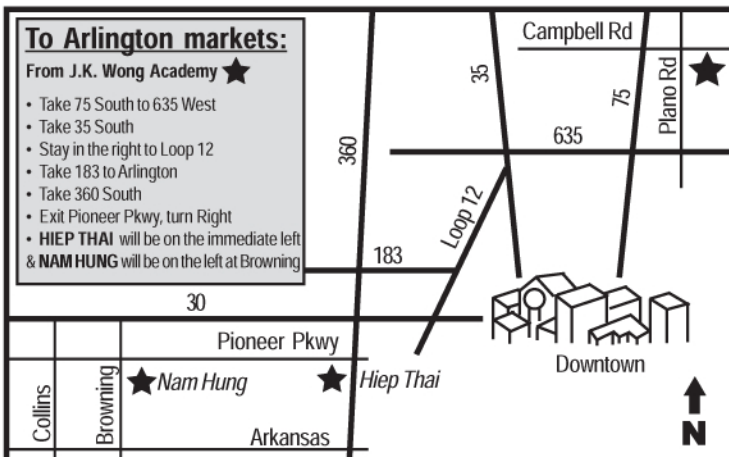

INFO: 214-878-4598

www.JKWongKungfuTaiChi.com

www.DragonLionDance.com

To Arlington markets:

From J.K. Wong Academy ★

- Take 75 South to 635 West
- Take 35 South
- Stay in the right to Loop 12
- Take 183 to Arlington
- Take 360 South
- Exit Pioneer Pkwy, turn Right
- **HIEP THAI** will be on the immediate left & **NAM HUNG** will be on the left at Browning

- | | |
|------------------------------|----------------------------|
| 1 J.K. Wong Academy | 2 Asia World Market |
| 3 Hiep Thai - Garland | 4 New Truong Nguyen |
| 5 DFW Chinatown | 6 Bistro B |
| | 7 99 Ranch Market |